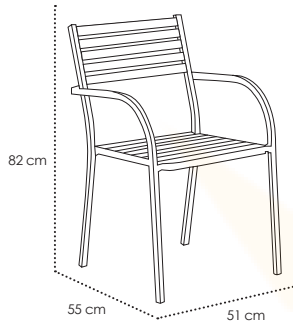

DINING

Aluminio + Eco-Wood/ Alumínio + Eco-Wood/ Aluminium + Eco-Wood/ Aluminium + Eco-Wood

SICILIA

Sillón apilable/ Cadeira empilhável
Stackable armchair/ Fauteuil empilable

MN-SIC00

86,00 €

Colores / Cores/ Colours/ Couleurs:

042J00 Óxido/Rust/Rouille - **011J00** Blanco/Branco/White/Blanc

CAYO105130001P1

8,40 €