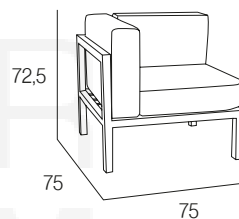

MEDIDAS - MEASUREMENTS - MESURES (con cojines - com almofadas - with cushions avec coussins)

COJINES - ALMOFADAS - CUSHIONS COUSSINS

CPF-MARO30000P1 (olefin)
CPF-MARP07000P1 (nautic)
56 x 56 x 15 cm

CPF-MARO30012P1 (olefin)
CPF-MARP07012P1 (nautic)
71 x 45 x 15 cm

CPF-MARO30001P1 (olefin)
CPF-MARP07001P1 (nautic)
51 x 45 x 15 cm