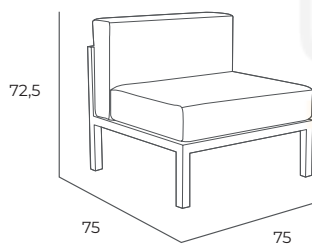

MARINE CORNER SOFA

Estructura/Estrutura/ Structure/Structure:

MF-MAR00-010A02 white **374,00 €**

+

SET 3 Cojines / Almofadas / Cushions / Coussins:

CPF-MARP07282P **351,00 €**

010P07 white NAUTIC

TOTAL 725,00 €

MARINE IN-BETWEEN SOFA

Estructura/Estrutura/ Structure/Structure:

MF-MAR04-010A02 white **294,00 €**

+

SET 2 Cojines / Almofadas / Cushions / Coussins:

CPF-MARP07283P **273,00 €**

010P07 white NAUTIC

TOTAL 567,00 €