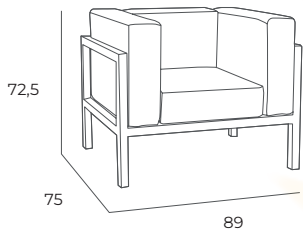

**Descuento 20% sobre toda la tarifa
(IVA incluido)
Baleares, Canarias y Portugal: consultar**

MARINE SINGLE SOFA

Estructura/Estrutura/ Structure/Structure:

MF-MAR01-010A02 white **449,00 €**

+

SET 4 Cojines / Almofadas / Cushions / Coussins:

CPF-MARP07280P **461,00 €**

010P07 white NAUTIC

TOTAL 910,00 €