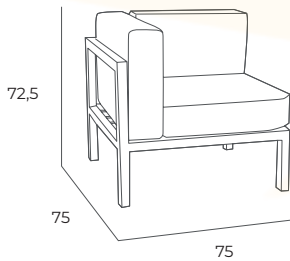

MARINE CORNER SOFA

Estructura/Estrutura/ Structure/Structure:

MF-MAR00-010A02 white **374,00 €**

+

SET 3 Cojines / Almofadas / Cushions / Coussins:

CPF-MARP07282P **351,00 €**

010P07 white NAUTIC

TOTAL 725,00 €