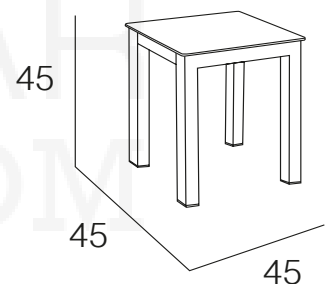

MEDIDAS - MEASUREMENTS - MESURES

TABLEROS - TAMPOS - TOPS - PLATEAUX
PAG.63

COMPACT