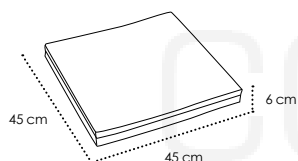

NAUTIC Cojín asiento tejido náutico/ Almofada assento tecido nautico Nautic fabric seat cushion/ Coussin siège tissu nautic	913 CAQP07913002C1	22,00 €

Colores / Cores/ Colours/ Couleurs:
010P07 White
10 Uds. Caja/Caixa/Box