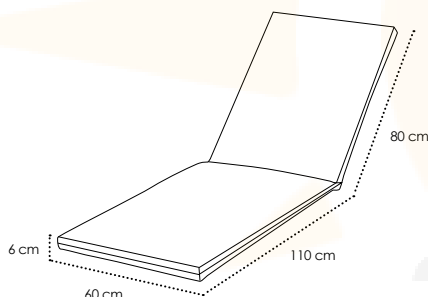

Descuento 20% sobre tarifa (IVA incluido)

COJINES - PENÍNSULA 2018

Permeable/ Permeável/ Permeable/ Perméable

	Ref.	€

AQUA Cojín asiento textilene/ Almofada assento textilene Textilene seat cushion/ Coussin siège textilene	913 CAQT00913002P1	18,65 €/ud.

Colores / Cores/ Colours/ Couleurs:
T001 Beige - **T003** White
10 Uds. Caja/Caixa/Box

AQUA Cojín tumbona textilene/ Almofada espreguiçadeira textilene Textilene sunlounger cushion/ Coussin bain de soleil textilene	681 CTQT00681002P1	72,95 €

Colores / Cores/ Colours/ Couleurs:
T001 Beige - **T003** White
4 Uds. Caja/Caixa/Box

Impermeable/ Impermeável/ Impermeable/ Imperméable

NAUTIC Cojín asiento tejido náutico/ Almofada assento tecido nautico Nautic fabric seat cushion/ Coussin siège tissu nautic	913 CAQP07913002C1	22,00 €

Colores / Cores/ Colours/ Couleurs:
010P07 White
10 Uds. Caja/Caixa/Box