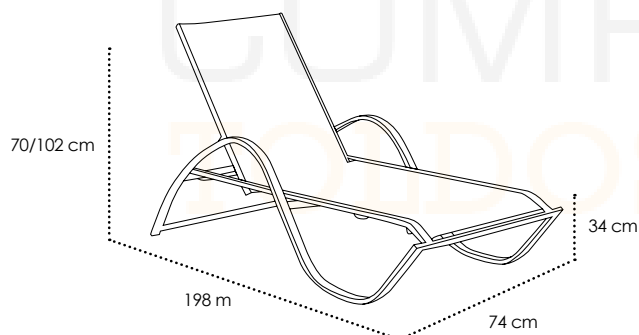

SPA Tumbona apilable/ Espreguiçadeira empilhável Stackable sunlounger/ Bain de soleil empilable	MU-SPA00	329,00 €

Colores / Cores/ Colours/ Couleurs:
020T30 Taupe - **090T30** Black