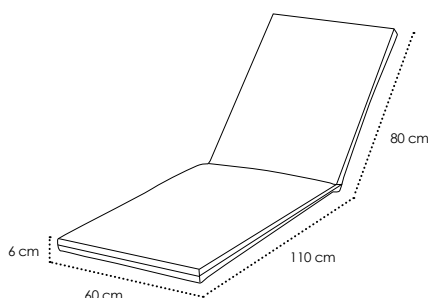

NAUTIC Cojín tumbona tejido náutico Almofada espreguiçadeira tecido nautico Nautic fabric sunlounger cushion Coussin bain de soleil tissu nautic	681 CTQP07681002C1	98,20 €

Colores / Cores/ Colours/ Couleurs:
010P07 White
4 Uds. Caja/Caixa/Box