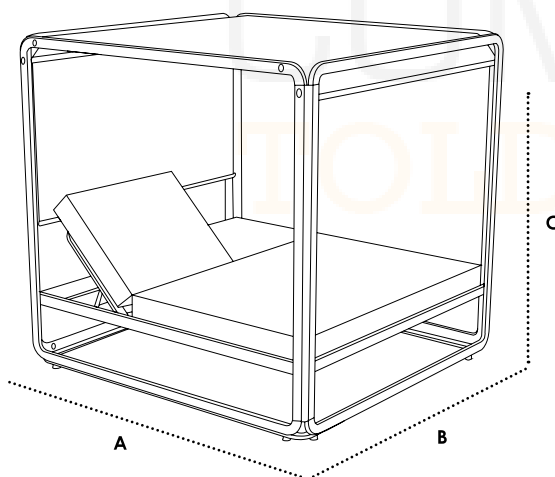

IBIZA ALTO 180

Aluminio lacado. Tornillería acero inox. Tejido Dralon. Cojín tejido Nautic. Abatible. Alumínio lacado. Parafusos aço inox. Tecido Dralon. Almofadas tecido náutico. Abatível. Lacquered aluminium. Stainless steel screws. Dralon fabric. Nautic cushions. Folding. Aluminium laqué. Visserie acier inox. Tissu Dralon. Coussins tissu nautique. Pliant.

ALTO: A 190 x **B** 206 x **C** 195 cm

WHITE

180x200 WHITE Ref. MQ-IBIA01D00180X200A

2.540,00 €

Cortinas lateral / Cortina lateral / Side Courtaains/ Rideau latéral

Cortina Daybed Alto Ref. IGAD00DAY01

75,35 €/U.

Cortina Daybed Bajo Ref. IGAD00DAY02

72,30 €/U.