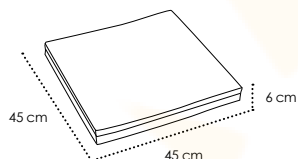

Descuento 20% sobre tarifa (IVA incluido)

COJINES - PENÍNSULA 2018

Permeable/ Permeável/ Permeable/ Perméable

	Ref.	€

AQUA Cojín asiento textilene/ Almofada assento textilene Textilene seat cushion/ Coussin siège textilene	913 CAQT00913002P1	18,65 €/ud.

Colores / Cores/ Colours/ Couleurs:
T001 Beige - **T003** White
10 Uds. Caja/Caixa/Box