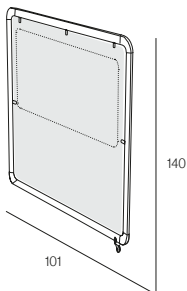

SIENA BLACK-MINI

OLEFIN
FIBER
190g

MO-MSIE04
(Metacrilato, Metacrilato, Methacrylate, Methacrylate)