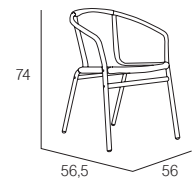

# TORALLA

**MN-TOR00-010R10**  
white

**MN-TOR00-090R10**  
black

**MN-TOR00-060R10**  
coffee

**MN-TOR00-020R10**  
chocolate

T. ø 25 x 1,5 mm

**69,00€**

Sillón apilable. Aluminio doble tubo y ratan redondo. Tornillería acero inox. - *Cadeira empilhável. Alumínio duplo tubo e ratan redondo. Parafusos aço inox.* - Stackable armchair. Double tube aluminium and round rattan. Stainless steel screws. - *Fauteuil empilable. Aluminium double tube et rattan rond. Visserie acier inox.*

# BORNEO

**MN-BOR00-010R10**  
white

**MN-BOR00-090R10**  
black

**MN-BOR00-060R10**  
coffee

**MN-BOR00-020R10**  
chocolate

T. ø 25 x 2 mm

**57,00€**

Sillón apilable. Aluminio y ratán redondo. Tornillería acero inox. - *Cadeira empilhável. Alumínio e ratán redondo. Parafusos aço inox.* - Stackable armchair. Aluminium and round rattan. Stainless steel screws. - *Fauteuil empilable. Aluminium et rattan rond. Visserie acier inox.*