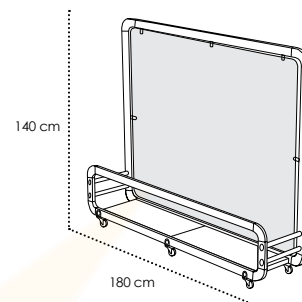

Descuento 20% sobre tarifa (IVA incluido)

SEPARADORES / SPACE DIVIDERS / SÉPARATEURS

SIENA
MO-MSIE05 BLACK MO-MSIE051B WHITE
Módulo separador. Aluminio lacado y anodizado. Tornillería acero inox. Metacrilato. Bandeja. 6 ruedas (3 con freno). Módulo separador. Aluminio lacado e anodizado. Acessórios em aço inox. Metacrilato. Bandeja. 6 rodas (3 com travão). Divider module. Lacquered and anodized aluminium. Stainless steel hardware. Methacrylate. Plate. 6 wheels (3 with brake). Module séparateur. Aluminium laqué et anodisé. Visserie en acier inox. Methacrylate. Plateau. 6 roues (3 avec frein).
682,00 €

MO-VO10SIE05 BLACK MO-VP11SIE05B WHITE
Módulo separador. Aluminio lacado y anodizado. Tornillería acero inox. Tejido Olefin con ventana. Bandeja. 6 ruedas (3 con freno). Módulo separador. Aluminio lacado e anodizado. Acessórios em aço inox. Tecido Olefin com janela. Bandeja. 6 rodas (3 com travão). Divider module. Lacquered and anodized aluminium. Stainless steel hardware. Olefin fabric with window. Plate. 6 wheels (3 with brake). Module séparateur. Aluminium laqué et anodisé. Visserie en acier inox. Tissu Olefin avec fenêtre. Plateau. 6 roues (3 avec frein).
494,00 €