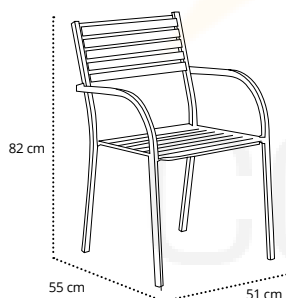

- Sillón apilable
- Cadeira empilhável
- Stackable armchair
- Fauteuil empilable

MN-SIC00-041J00 White
+ Ecowood Dark Oak
MN-SIC00-042J00 Rust
+ Ecowood Rust
MN-SIC00-091J00 Anthracite
+ Ecowood Grey

89,00 €

Aluminio + Eco-Wood
Alumínio + Eco-Wood
Aluminium + Eco-Wood

CAPRI