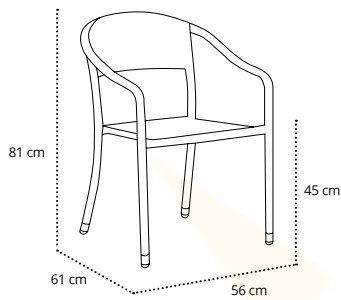

Descuento 20% sobre toda la tarifa (IVA incluido)

CONTRACT PENÍNSULA 2020

Ratán plano rústico / Flat rustic rattan / Rattan plat rustique

CAPRI

- Sillón apilable
- Cadeira empilhável
- Stackable armchair
- Fauteuil empilable

MN-CAP00-023R31 Brown

79,00 €

Ratán 4 vías / Ratan 4 vias / 4 in 1 rattan/ Rattan 4 lignes