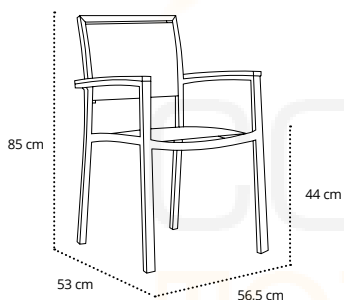

MONACO

- Sillón apilable
- Cadeira empilhável
- Stackable armchair
- Fauteuil empilable

ECOWOOD

MN-MON01-010T11 White

MN-MON01-071T11 Sand

MN-MON01-020T11 Taupe

MN-MON01-091T11 Anthracite

MN-MON01-093T11 Moka

89,00 €

Aluminio + Eco-Wood / Alumínio + Eco-Wood / Aluminium + Eco-Wood