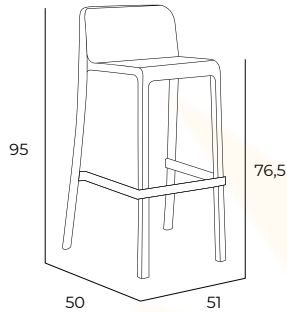

name	info	structure	reference	€

ATTIC