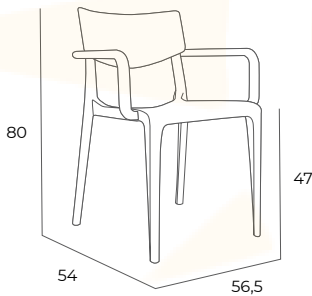

name	info	structure	reference	€

TOWN ARMCHAIR