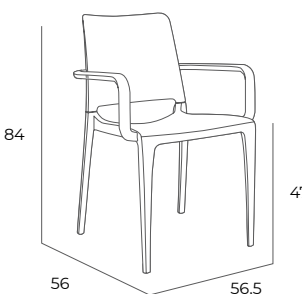

PARK CHAIR

white
taupe
anthracite
ocean

MS-PAR00-010X00
MS-PAR00-024X00
MS-PAR00-091X00
MS-PAR00-083X00

71 €

name	info	structure	reference	€
------	------	-----------	-----------	---

HALL ARMCHAIR

white
taupe
anthracite