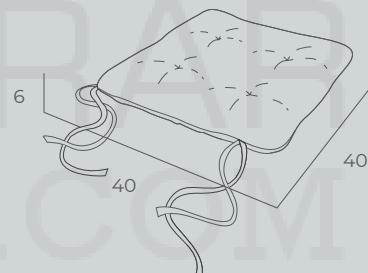

CAYO105130001P1 101O10 taupe

CAYO105130001P1 110O10 anthracite