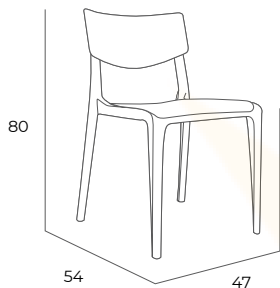

name	info	structure	pad	reference	€

TOWN CHAIR PAD