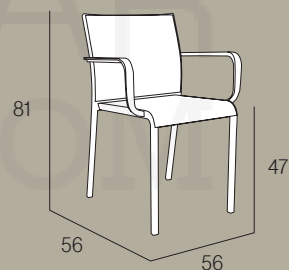

PHIFERTEX
Outdoor Fabrics

INFORMACION - INFORMAÇÃO - INFORMATION

MN-LAN00

MEDIDAS - MEASUREMENTS - MESURES

COJÍN RECOMENDADO - ALMOFADA RECOMENDADA
RECOMMENDED CUSHION - COUSSIN RECOMMANDÉ

OLEFIN
FIBER

CAEO10816001P1
42 x 42 x 5 cm