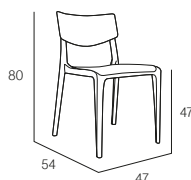

TOWN PAD

Registered design No. 2747774