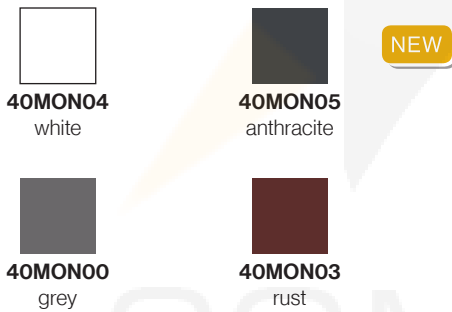

COLORES - CORES - COLOURS - COULEURS (70x70)