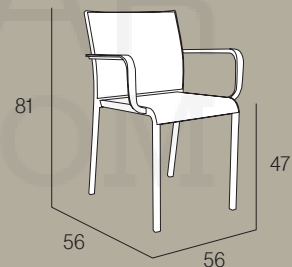

PHIFERTEX
Outdoor Fabrics

INFORMACION - INFORMAÇÃO - INFORMATION

MN-LAN00

MEDIDAS - MEASUREMENTS - MESURES

COJÍN RECOMENDADO - ALMOFADA RECOMENDADA
RECOMMENDED CUSHION - COUSSIN RECOMMANDÉ

OLEFIN
FIBER

CAEO10816001P1
42 x 42 x 5 cm