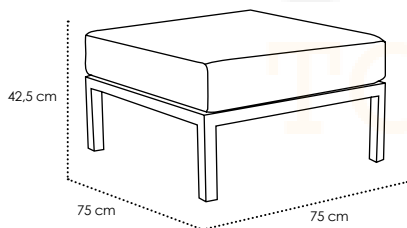

MARINE Pouf / Pouf / Pouf / Pouf	MC-MAR00	146,00 €
1 UD. Cojines tejido polipropileno/ Nautic Almofadas tecido polipropileno/ Nautic Cushions in polypropylene/ Nautic fabric Coussins tissu polypropylène/ Nautic	OLEFIN_TEXT CPP-MARO30050P1	77,20 €
	NAUTIC CPP-MARP07050P1	96,20 €