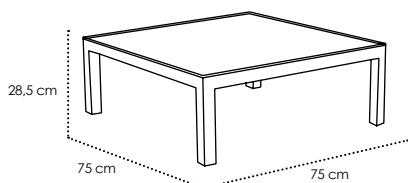

MARINE Mesa centro/ Mesa centro Centre table/ Table centrale	MC-MAR00	146,00 €
COMPACT 80X80 blanco/branco/white/white		96,00 €

Colores cojines, Cores almofadas, Cushions colours, Couleurs coussins OLEFIN N-TEX:
300O30: Light Grey, 301O30: Dark Grey