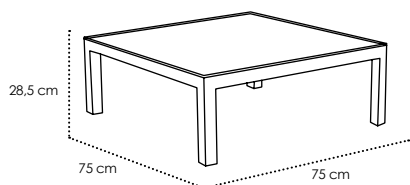

MARINE Mesa centro/ Mesa centro Centre table/ Table centrale	MC-MAR00	146,00 €
COMPACT 80X80 blanco/branco/white/white		96,00 €

Colores cojines, Cores almofadas, Cushions colours, Couleurs coussins OLEFIN N-TEX:
300O30: Light Grey, 301O30: Dark Grey