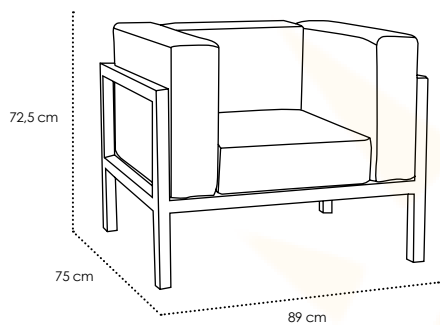

Descuento 20% sobre tarifa (IVA incluido)

MARINE

Aluminio lacado / Alumínio lacado / Laquerered aluminium / Aluminium laqué

MARINE Sofá individual/ Sofá individual Single sofa/ Canapé individuel	MF-MAR01	309,00 €
SET 4 Cojines tejido polipropileno/ Nautic Almofadas tecido polipropileno/ Nautic Cushions in polypropylene/ Nautic fabric Coussins tissu polypropylène/ Nautic	OLEFIN_TEXT CPF-MARO30280P	195,70 €
	NAUTIC CPF-MARP07280P	241,90 €