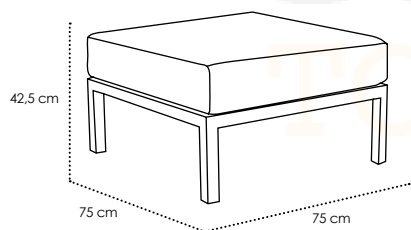

MARINE Pouf / Pouf / Pouf / Pouf	MC-MAR00	146,00 €
1 UD. Cojines tejido polipropileno/ Nautic Almofadas tecido polipropileno/ Nautic Cushions in polypropylene/ Nautic fabric Coussins tissu polypropylène/ Nautic	OLEFIN_TEXT CPP-MARO30050P1	77,20 €
	NAUTIC CPP-MARP07050P1	96,20 €