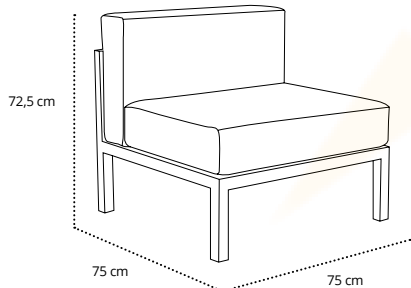

NAUTIC

CPF-MARP07282P

183,75 €

MARINE

Sofá intermedio/ Sofá intermédiaire
In-between sofa/ Canapé intermédiaire

MF-MAR04

178,00 €

SET 2