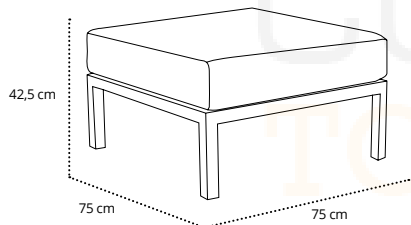

MARINE

Pouf / Pouf / Pouf / Pouf

MC-MAR00

146,00 €

1 UD.

Cojines tejido polipropileno/ Nautic
Almofadas tecido polipropileno/ Nautic
Cushions in polypropylene/ Nautic fabric
Coussins toile polypropylène/ Nautic

OLEFIN_TEXT

CPP-MARO30050P1

77,20 €

NAUTIC

CPP-MARP07050P1

96,20 €