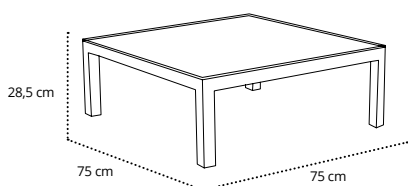

OLEFIN_TEXT

CPP-MARO30050P1

77,20 €

NAUTIC

CPP-MARP07050P1

96,20 €

MARINE

Mesa centro/ Mesa centro
Centre table/ Table centrale