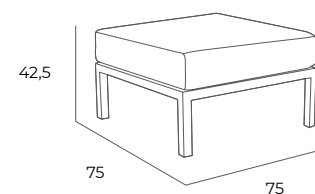

MARINE POUF