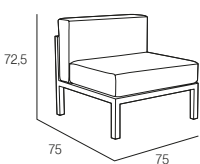

MF-MAR00
300O30 light grey
(olefin)