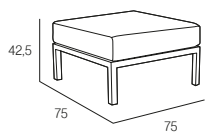

CPF-MARO30011P1 (olefin)
CPF-MARP07011P1 (nautic)
51 x 45 x 15 cm

CPF-MARO30001P1 (olefin)
CPF-MARP07001P1 (nautic)
56 x 45 x 15 cm

CPF-MARO30040P1 (olefin)
CPF-MARP07040P1 (nautic)
75 x 56 x 15 cm

CPF-MARO30010P1 (olefin)
CPF-MARP07010P1 (nautic)
56 x 51 x 15 cm

CPF-MARO30000P1 (olefin)
CPF-MARP07000P1 (nautic)
56 x 56 x 15 cm

CPP-MARO30050P1 (olefin)
CPP-MARP07050P1 (nautic)
75 x 75 x 15 cm

MARINE

NAUTIC
WATERPROOF

OLEFIN
FIBER

COMPACT

MC-MAR00

MC-MAR00
300030 light grey
(olefin)