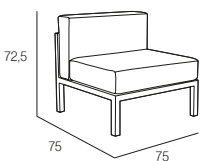

MF-MAR00
300O30 light grey
(olefin)