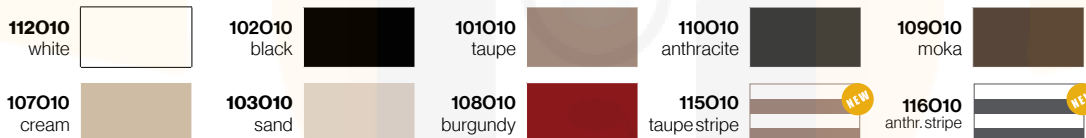

213,00€

Base/Pied: **CUBE - FIX - FAST CLICK - ROUND - MOULD - FLAT - FLAT+**

TEJIDO / TECIDO / FABRIC / TOILE: **Olefin 190 gr**