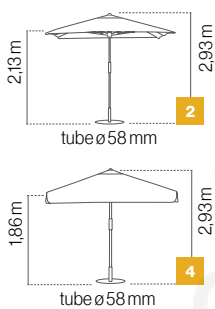

1 u. caja/caixa/box/carton

Montura / Estrutura
Frame / Structure

WOOD

OLEFIN

Ref.:

4 SGM010C3000040P
2 SGM010C3000020P

424,00€

Base/Pied: OCT - FLAT+

The mark of responsible forestry

TEJIDO / TECIDO / FABRIC / TOILE: **Olefin 190 gr**

112010
white

102010
black

101010
taupe

110010
anthracite

109010
moka

107010
cream

103010
sand

108010
burgundy

115010
taupe stripe

116010
anthr. stripe

PEDIDOS/ORDERS/COMMANDES:

Parasol = SIA010C2501740P = EOLO WHITE FRAME, OLEFIN FABRIC + COLOR FABRIC = 101010 TAUPE

Base no incluida en el precio / Base não incluida no preço / Base not included in the price / Pied non inclu dans le prix