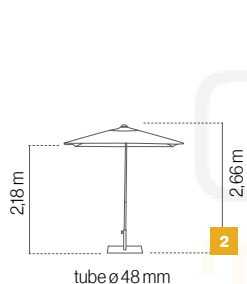

Montura / Estrutura Frame / Structure		Ref.:	
white	OLEFIN	2	SIAO10C2501720P
		2	SIAO10C2501820P
taupe	OLEFIN	2	SIAO10C2501820P
		2	SIAO10C2501620P

213,00€

Base/Pied: **CUBE - FIX - FAST CLICK - ROUND - MOULD - FLAT - FLAT+**

TEJIDO / TECIDO / FABRIC / TOILE: **Olefin 190 gr**