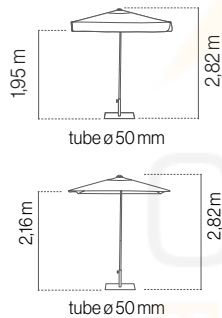

FORMENTERA 3X3

8 varillas/varetas
ribs/balaines (30x20mm)
1 u. caja/caixa/box/carton

ALUMINIUM

Base/Pied:
**Cross + Slabx4 / Cube
Fix / Fast Click / Canto / Bond**

white	Olefin 190 grs	SGAO10C3000240P	
anthracite	Olefin 190 grs	SGAO10C3000540P	547 €
white	Olefin 190 grs	SGAO10C3000220P	
anthracite	Olefin 190 grs	SGAO10C3000520P	547 €