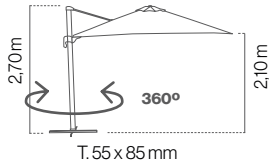

name	info	structure colour	fabric	reference	€

FLEEXO 3x3

Sistema estabilizador
Système stabilisateur / Stabilizer system

Cruceta incluida / Crossover incluido
Crossing included / Croisement inclus

8 varillas/varetas
ribs/balaines (17X25mm)
1 u. caja/caixa/box/carton

ALUMINIUM

Base/Pied:
SLABX4 - FLEEXO + SLABX6

white	Olefin 190 grs	SGAO10C3005021P	
anthracite	Olefin 190 grs	SGAO10C3005020P	890 €
dark taupe	Olefin 190 grs	SGAO10C3005022P