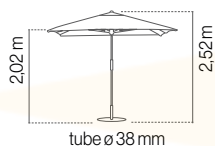

Base/Pied:
Cube / Fast Click / Fix
Round / Mould
Flat / Canto / Bond

JAVA 2X2

8 varillas/varetas
ribs/balaines (17x22 mm)

1 u. caja/caixa/box/carton

wood

Olefin 190 grs

SPMO10C2000020P

243 €