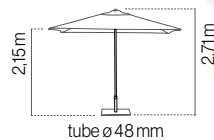

8 varillas/varetas
ribs/balaines (19X13 mm)
1 u. caja/caixa/box/carton

grey

Olefin 190 grs

SGAO10C3000020P

355 €

ALUMINIUM

Base/Pied:
Cross / Cube / Fast Click
Fix / Round / Mould
Flat / Canto / Bond

VIGO GREY 3X2