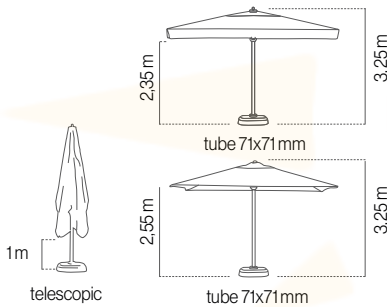

name	info	structure colour	fabric	reference	€

FLEEXO 3x3

Sistema estabilizador
Système stabilisateur / Stabilizer system

Cruceta incluida / Crossover incluido
Crossing included / Croisement inclus

8 varillas/varetas
ribs/balaines (17X25mm)
1 u. caja/caixa/box/carton

ALUMINIUM

Base/Pied:
SLABX4 - FLEEXO + SLABX6

white	Olefin 190 grs	SGAO10C3005021P	
anthracite	Olefin 190 grs	SGAO10C3005020P	890 €
dark taupe	Olefin 190 grs	SGAO10C3005022P	

RIO 4X4

8 varillas/varetas
ribs/balaines (20x35x1,5 mm)
1 u. caja/caixa/box/carton

ALUMINIUM

Base/Pied:
**Cross Rio + Slabx4
Fix Rio / Fast Click Rio**

white	Olefin 250 grs	SGAO20C4000240P	
anthracite	Olefin 250 grs	SGAO20C4000440P	1.477 €
white	Olefin 250 grs	SGAO20C4000220P	
anthracite	Olefin 250 grs	SGAO20C4000420P	1.477 €