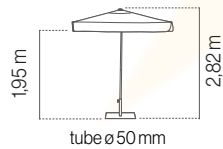

FORMENTERA 3X3

8 varillas/varetas
ribs/balaines (30x20mm)
1 u. caja/caixa/box/carton

ALUMINIUM

Base/Pied:
**Cross + Slabx4 / Cube
Fix / Fast Click / Canto / Bond**

white Olefin 190 grs SGAO10C3000240P **547 €**

anthracite Olefin 190 grs SGAO10C3000540P

white Olefin 190 grs SGAO10C3000220P **547 €**

anthracite Olefin 190 grs SGAO10C3000520P