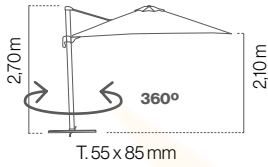

name	info	structure colour	fabric	reference	€

FLE XO 3x3

Sistema estabilizador
Système stabilisateur / Stabilizer system

Cruceta incluida / Crossover incluido
Crossing included / Croisement inclus

8 varillas/varetas
ribs/balaines (17x25mm)
1 u. caja/caixa/box/carton

ALUMINIUM

Base/Pied:
SLABX4 - FLE XO + SLABX6

white Olefin 190 grs SGAO10C3005021P

anthracite Olefin 190 grs SGAO10C3005020P **890 €**

dark taupe Olefin 190 grs SGAO10C3005022P

NEW