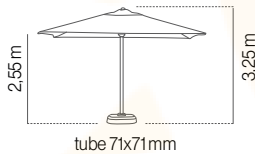

RIO 4x4

8 varillas/varetas
ribs/balaines (20x35x1,5 mm)
1 u. caja/caixa/box/carton

ALUMINIUM

Base/Pied:
**Cross Rio + Slabx4
Fix Rio / Fast Click Rio**

white Olefin 250 grs SGAO20C4000240P **1.477 €**

anthracite Olefin 250 grs SGAO20C4000440P

NEW

white Olefin 250 grs SGAO20C4000220P **1.477 €**

anthracite Olefin 250 grs SGAO20C4000420P

NEW