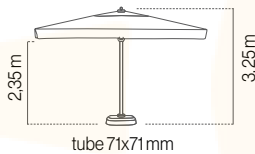

RIO 4x4

8 varillas/varetas
ribs/balaines (20x35x1,5 mm)
1 u. caja/caixa/box/carton

ALUMINIUM

Base/Pied:
**Cross Rio + Slabx4
Fix Rio / Fast Click Rio**

white Olefin 250 grs SGAO20C4000240P **1.477 €**

anthracite Olefin 250 grs SGAO20C4000440P

NEW

white Olefin 250 grs SGAO20C4000220P **1.477 €**

anthracite Olefin 250 grs SGAO20C4000420P

NEW