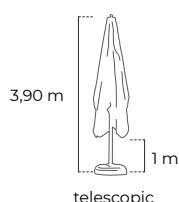

**Descuento 20% sobre toda la tarifa
(IVA incluido)
Balears, Canarias y Portugal: consultar**

name	info	structure colour	fabric
FORMENTERA 3,5X3,5			

8 varillas/varetas
ribs/balaines (30x20mm)
1 u. caja/caixa/box/carton

ALUMINIUM

Base/Pied:
Cross + Slabx4 / Cube / Fix
Fast Click / Canto

white

OLEFIN 190 GRS

SGAO10C3500140P

762 €

anthracite

SGAO10C3500340P

762 €

white

SGAO10C3500120P

762 €

anthracite

SGAO10C3500320P

762 €

500g

name	colour	reference	€
RIO	WHITE 4X4	SGAP11C4000340P	2.199 €
RIO	ANTHRACITE 4X4	SGAP11C4000440P	2.199 €
FORMENTERA	WHITE 3,5X3,5	SGAP11C3500142P	1.084 €
FORMENTERA	ANTHRACITE 3,5X3,5	SGAP11C3500342P	1.084 €
FORMENTERA	WHITE 3X3	SGAP11C3000242P	819 €
FORMENTERA	ANTHRACITE 3X3	SGAP11C3000542P	819 €

**canalón
caleira
gutter
gouttières**

Canalones de unión impermeable. Protege la terraza de la lluvia uniendo dos parasoles. Canalón de PVC, varillas de aluminio y cintas con velcro de ajuste.

Caleiras de união impermeável. Proteja a esplanada da chuva, unindo dois guarda-sóis. Caleiras em PVC, varetas de alumínio e tira de velcro de ajustar.

Gutter of waterproof join. Protects your terrace from the rain by joining two parasols. PVC gutters, aluminium ribs and fastener velcro tape.

Gouttières d'union imperméables. Protégez la terrasse de la pluie, en assemblant deux parasols. Gouttières en PVC, baleines en aluminium et bande en velcro pour ajuster.

400X400 Ref. IGAP00C40002	165 €
350X350 Ref. IGAP00C35002	165 €
300X300 Ref. IGAP00C30002	165 €