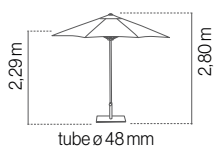

wood

OLEFIN 190 GRS

SGMO10C3000220P

686 €

WOOD

Base/Pied:
Canto 70Ø

JAVA 3

8 varillas/varetas
ribs/balaines (17x22 mm)
1 u. caja/caixa/box/carton