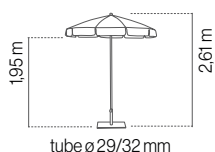

10 varillas/varetas
ribs/balaines (Ø6 mm) F.V.
1 u. caja/caixa/box/carton

ALUMINIUM
Base/Pied:
Round / Flat
Fit t. Ø40

sand

OLEFIN 190 GRS

SPA010D2000110T

131 €

COLOR OLEFIN

pag. 1 **COMPRARTOLDOS** - C/ Camino de Santiago, 2 - 49600 Benavente - Zamora - Tel: 607 293 554

Base no incluída en el precio / Base não incluída no preço
Base not included in the price / Pied non inclu dans le prix
Base/pied p. 40-41