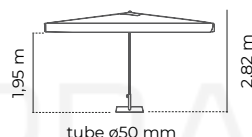

**Descuento 20% sobre toda la tarifa
(IVA incluido)
Balears, Canarias y Portugal: consultar**

name	info	structure colour	fabric
FORMENTERA 3,5X3,5			

8 varillas/varetas
ribs/balaines (30x20mm)
1 u. caja/caixa/box/carton

ALUMINIUM

Base/Pied:
Cross + Slabx4 / Cube / Fix
Fast Click / Canto

white

OLEFIN 190 GRS

SGAO10C3500140P

762 €

anthracite

SGAO10C3500340P

762 €

white

SGAO10C3500120P

762 €

anthracite

SGAO10C3500320P

762 €

500g

name	colour	reference	€
RIO	WHITE 4X4	SGAP11C4000340P	2.199 €
RIO	ANTHRACITE 4X4	SGAP11C4000440P	2.199 €
FORMENTERA	WHITE 3,5X3,5	SGAP11C3500142P	1.084 €
FORMENTERA	ANTHRACITE 3,5X3,5	SGAP11C3500342P	1.084 €
FORMENTERA	WHITE 3X3	SGAP11C3000242P	819 €
FORMENTERA	ANTHRACITE 3X3	SGAP11C3000542P	819 €

**canalón
caleira
gutter
gouttières**

Canalones de unión impermeable. Protege la terraza de la lluvia uniendo dos parasoles. Canalón de PVC, varillas de aluminio y cintas con velcro de ajuste.

Caleiras de união impermeável. Proteja a esplanada da chuva, unindo dois guarda-sóis. Caleiras em PVC, varetas de alumínio e tira de velcro de ajustar.

Gutter of waterproof join. Protects your terrace from the rain by joining two parasols. PVC gutters, aluminium ribs and fastener velcro tape.

Gouttières d'union imperméables. Protégez la terrasse de la pluie, en assemblant deux parasols. Gouttières en PVC, baleines en aluminium et bande en velcro pour ajuster.

400X400 Ref. IGAP00C40002	165 €
350X350 Ref. IGAP00C35002	165 €
300X300 Ref. IGAP00C30002	165 €