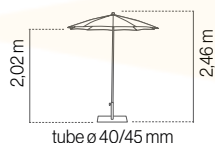

INOX
Base/Pied:
Round / Flat
Fit t. Ø40

inox

OLEFIN 190 GRS

SPIO10C2000320P

199 €

PALMA GREY 2,5

8 varillas/varetas
ribs/balaines (Ø8 mm) F.V.

1 u. caja/caixa/box/carton