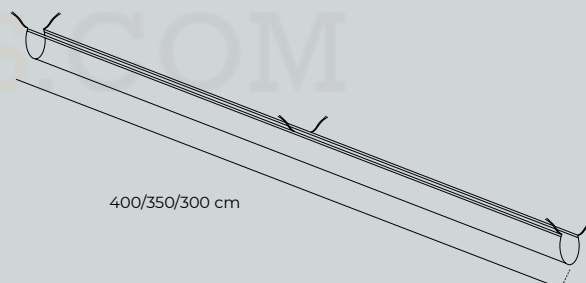

**Descuento 20% sobre toda la tarifa
(IVA incluido)
Balears, Canarias y Portugal: consultar**

name	info	structure colour	fabric
FORMENTERA 3,5X3,5			

8 varillas/varetas
ribs/balaines (30x20mm)
1 u. caja/caixa/box/carton

ALUMINIUM

Base/Pied:
Cross + Slabx4 / Cube / Fix
Fast Click / Canto

white

OLEFIN 190 GRS

SGAO10C3500140P

762 €

anthracite

SGAO10C3500340P

762 €

white

SGAO10C3500120P

762 €

anthracite

SGAO10C3500320P

762 €

500g

name	colour	reference	€
RIO	WHITE 4X4	SGAP11C4000340P	2.199 €
RIO	ANTHRACITE 4X4	SGAP11C4000440P	2.199 €
FORMENTERA	WHITE 3,5X3,5	SGAP11C3500142P	1.084 €
FORMENTERA	ANTHRACITE 3,5X3,5	SGAP11C3500342P	1.084 €
FORMENTERA	WHITE 3X3	SGAP11C3000242P	819 €
FORMENTERA	ANTHRACITE 3X3	SGAP11C3000542P	819 €

**canalón
caleira
gutter
gouttières**

Canalones de unión impermeable. Protege la terraza de la lluvia uniendo dos parasoles. Canalón de PVC, varillas de aluminio y cintas con velcro de ajuste.

Caleiras de união impermeável. Proteja a esplanada da chuva, unindo dois guarda-sóis. Caleiras em PVC, varetas de alumínio e tira de velcro de ajustar.

Gutter of waterproof join. Protects your terrace from the rain by joining two parasols. PVC gutters, aluminium ribs and fastener velcro tape.

Gouttières d'union imperméables. Protégez la terrasse de la pluie, en assemblant deux parasols. Gouttières en PVC, baleines en aluminium et bande en velcro pour ajuster.

400X400 Ref. IGAP00C40002	165 €
350X350 Ref. IGAP00C35002	165 €
300X300 Ref. IGAP00C30002	165 €