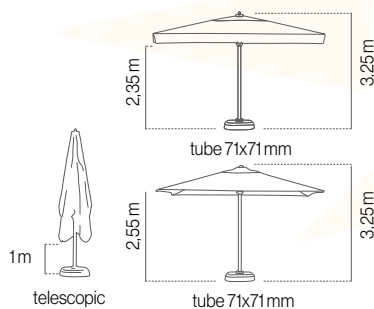

**Descuento 20% sobre toda la tarifa
(IVA incluido)
Balears, Canarias y Portugal: consultar**

name	info	structure	colour	fabric

FLEXO 3x3

Sistema estabilizador
Système stabilisateur
Stabilizer system

Cruceta incluida
Crossover incluido
Crossing included
Croisement inclus

4 varillas/varetas
ribs/balaines (20x14mm)

Registered design
N° . 007003710

1 u. caja/caixa/box/carton

ALUMINIUM

Base/Pied:
Slabx4 / Flexo + Slabx6

OLEFIN 190 GRS

	white	SGAO10C3005021P	899 €
	black	SGAO10C3005020P	899 €
	taupe	SGAO10C3005022P	899 €

RIO 4x4

8 varillas/varetas
ribs/balaines (20x35x1,5 mm)

1 u. caja/caixa/box/carton

ALUMINIUM

Base/Pied:
**Cross Rio + Slabx4
Fix Rio / Fast Click Rio**

OLEFIN 250 GRS

	white	SGAO20C4000240P	1.495 €
	anthracite	SGAO20C4000440P	1.495 €
	white	SGAO20C4000220P	1.495 €
	anthracite	SGAO20C4000420P	1.495 €