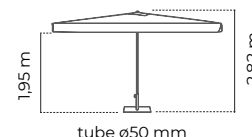

**Descuento 20% sobre toda la tarifa
(IVA incluido)
Balears, Canarias y Portugal: consultar**

name	info	structure colour	fabric
FORMENTERA 3,5X3,5			

8 varillas/varetas
ribs/balaines (30x20mm)
1 u. caja/caixa/box/carton

ALUMINIUM

Base/Pied:
Cross + Slabx4 / Cube / Fix
Fast Click / Canto

white

OLEFIN 190 GRS

SGAO10C3500140P

762 €

anthracite

SGAO10C3500340P

762 €

white

SGAO10C3500120P

762 €

anthracite

SGAO10C3500320P

762 €

500g

name	colour	reference	€
RIO	WHITE 4X4	SGAP11C4000340P	2.199 €
RIO	ANTHRACITE 4X4	SGAP11C4000440P	2.199 €
FORMENTERA	WHITE 3,5X3,5	SGAP11C3500142P	1.084 €
FORMENTERA	ANTHRACITE 3,5X3,5	SGAP11C3500342P	1.084 €
FORMENTERA	WHITE 3X3	SGAP11C3000242P	819 €
FORMENTERA	ANTHRACITE 3X3	SGAP11C3000542P	819 €

**canalón
caleira
gutter
gouttières**

Canalones de unión impermeable. Protege la terraza de la lluvia uniendo dos parasoles. Canalón de PVC, varillas de aluminio y cintas con velcro de ajuste.

Caleiras de união impermeável. Proteja a esplanada da chuva, unindo dois guarda-sóis. Caleiras em PVC, varetas de alumínio e tira de velcro de ajustar.

Gutter of waterproof join. Protects your terrace from the rain by joining two parasols. PVC gutters, aluminium ribs and fastener velcro tape.

Gouttières d'union imperméables. Protégez la terrasse de la pluie, en assemblant deux parasols. Gouttières en PVC, baleines en aluminium et bande en velcro pour ajuster.

400X400 Ref. IGAP00C40002	165 €
350X350 Ref. IGAP00C35002	165 €
300X300 Ref. IGAP00C30002	165 €