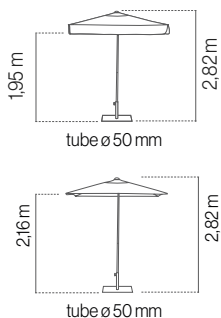

FORMENTERA 3X3

8 varillas/varetas
ribs/balaines (30x20mm)

1 u. caja/caixa/box/carton

ALUMINIUM

Base/Pied:
**Cube / Fix / Fast Click
Bond / Canto**

OLEFIN 190 GRS

	white	SGAO10C3000240P	574 €
	anthracite	SGAO10C3000540P	574 €
	white	SGAO10C3000220P	574 €
	anthracite	SGAO10C3000520P	574 €

COLOR OLEFIN

pag. 10 **COMPRARTOLDOS** - C/ Camino de Santiago, 2 - 49600 Benavente - Zamora - Tel: 607 293 554

Base no incluída en el precio / Base não incluída no preço
Base not included in the price / Pied non inclu dans le prix
Base/pied p. 40-41