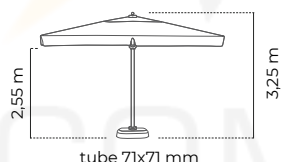

**Descuento 20% sobre toda la tarifa
(IVA incluido)
Balears, Canarias y Portugal: consultar**

name	info	structure colour	fabric
FORMENTERA 3,5X3,5			

8 varillas/varetas
ribs/balaines (30x20mm)
1 u. caja/caixa/box/carton

ALUMINIUM

Base/Pied:
Cross + Slabx4 / Cube / Fix
Fast Click / Canto

white

OLEFIN 190 GRS

SGAO10C3500140P

762 €

anthracite

SGAO10C3500340P

762 €

white

SGAO10C3500120P

762 €

anthracite

SGAO10C3500320P

762 €

500g

name	colour	reference	€
RIO	WHITE 4X4	SGAP11C4000340P	2.199 €
RIO	ANTHRACITE 4X4	SGAP11C4000440P	2.199 €
FORMENTERA	WHITE 3,5X3,5	SGAP11C3500142P	1.084 €
FORMENTERA	ANTHRACITE 3,5X3,5	SGAP11C3500342P	1.084 €
FORMENTERA	WHITE 3X3	SGAP11C3000242P	819 €
FORMENTERA	ANTHRACITE 3X3	SGAP11C3000542P	819 €

**canalón
caleira
gutter
gouttières**

Canalones de unión impermeable. Protege la terraza de la lluvia uniendo dos parasoles. Canalón de PVC, varillas de aluminio y cintas con velcro de ajuste.

Caleiras de união impermeável. Proteja a esplanada da chuva, unindo dois guarda-sóis. Caleiras em PVC, varetas de alumínio e tira de velcro de ajustar.

Gutter of waterproof join. Protects your terrace from the rain by joining two parasols. PVC gutters, aluminium ribs and fastener velcro tape.

Gouttières d'union imperméables. Protégez la terrasse de la pluie, en assemblant deux parasols. Gouttières en PVC, baleines en aluminium et bande en velcro pour ajuster.

400X400 Ref. IGAP00C40002	165 €
350X350 Ref. IGAP00C35002	165 €
300X300 Ref. IGAP00C30002	165 €