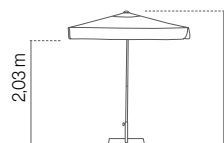

275 €

EOLO 2,5x2,5

tube ø48 mm

tube ø48 mm

4 varillas/varetas
ribs/balaines (20x14mm)

Registered design
N° : 007003710

1 u. caja/caixa/box/carton

ALUMINIUM