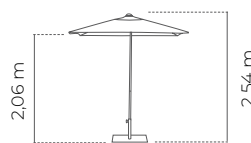

299 €

anthracite

SIAO10C2501621P

299 €

EOLO 2X2

tube ø48 mm

tube ø48 mm

4 varillas/varetas
ribs/balaines (20x14mm)