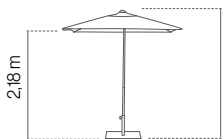

275 €

EOLO 2,5x2,5

tube ø48 mm

tube ø48 mm

4 varillas/varetas
ribs/balaines (20x14mm)

Registered design
N° : 007003710

1 u. caja/caixa/box/carton

ALUMINIUM