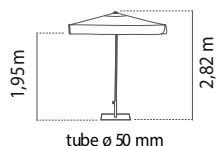

**Descuento 20% sobre toda la tarifa
(IVA incluido)
Balears, Canarias y Portugal: consultar**

name	info	structure colour	fabric	€
FORMENTERA 3,5X3,5				

8 varillas/varetas ribs/baleines (30x20mm)
1 u. caja/caixa/box/carton

ALUMINIUM

Base/Pied:
Kit Cross / Cube / Fix
Fast Click / Canto

white

OLEFIN 190 GRS

SGAO10C3500140P

724,00 €

anthracite

SGAO10C3500340P

724,00 €

white

SGAO10C3500120P

724,00 €

anthracite

SGAO10C3500320P

724,00 €