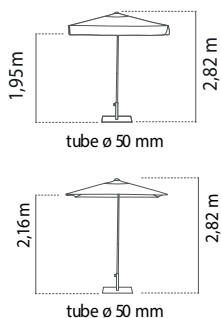

8 varillas/varetas
ribs/baleines (30x20mm)

1 u. caja/caixa/box/carton

ALUMINIUM

Base/Pied:
**Cube / Fix / Fast Click
Bond / Flat / Canto**

OLEFIN 190 GRS