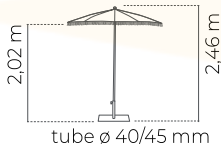

SIAO10O2500000P

268,00 €

1 u. caja/caixa/box/carton

ALUMINIUM

Base/Pied:
Round / Mould / Flat

MENORCA 2,5

8 varillas/varetas
ribs/baleines (Ø8 mm) F.V.

grey