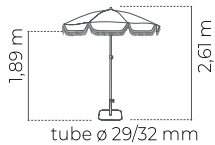

**Descuento 20% sobre toda la tarifa
(IVA incluido)
Baleares, Canarias y Portugal: consultar**

name	info	structure colour	fabric colour	fabric	€
NEW TOSCANA SAND 2					

10 varillas/varetas
ribs/baleines (Ø6 mm) F.V,
1 u. caja/caixa/box/carton
Base/Pied:
Round / Flat
Fit t. Ø40

structure colour	fabric colour	fabric	€
sand	olivo / sand	SPAO10D2000150T-O011010	175,00 €
sand	sky blue / sand	SPAO10D2000150T-O012010	
sand	sand / sand	SPAO10D2000150T-103010	

Olefin 190 grs

MANILA NATURAL 2					

10 varillas/varetas
ribs/baleines (Ø6 mm) F.V.
4 u. caja/caixa/box/carton

brown SPSZ02D2000001T

89,00 €

UPF50+

Base/Pied:
Round / Flat
Fit t. Ø40

COMPRAR

TOLDOS.COM

**funda parasol
capa de guarda-sol
parasol cover
housses parasol**

- Funda parasol (poliéster 210 gr.)
- Capa de guarda-sol (poliéster 210 gr.)
- Parasol cover (polyester 210 gr.)
- Housses parasol (polyester 210 gr.)

400X400 Ref. 31P18C40000	91,00 €
FORMENTERA 350X350 FLEXO 300X300 Ref. 31P18C35000	91,00 €
FORMENTERA/VIGO/JAVA 300X300 Ref. 31P18C30000	91,00 €
EOLO / VIGO / JAVA Ref. 31P18C25000	75,00 €