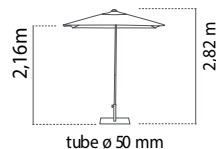

**Descuento 20% sobre toda la tarifa
(IVA incluido)
Balears, Canarias y Portugal: consultar**

name	info	structure colour	fabric	€
FORMENTERA 3,5X3,5				

8 varillas/varetas ribs/baleines (30x20mm)
1 u. caja/caixa/box/carton

ALUMINIUM

Base/Pied:
Kit Cross / Cube / Fix
Fast Click / Canto

white

OLEFIN 190 GRS

SGAO10C3500140P

724,00 €

anthracite

SGAO10C3500340P

724,00 €

white

SGAO10C3500120P

724,00 €

anthracite

SGAO10C3500320P

724,00 €