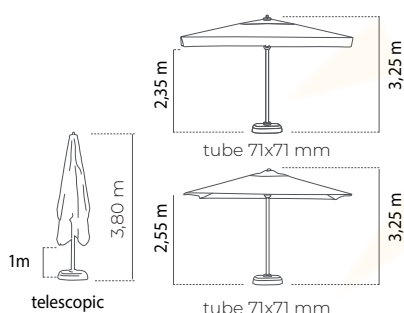

**Descuento 20% sobre toda la tarifa
(IVA incluido)
Baleares, Canarias y Portugal: consultar**

name	info	structure colour	fabric	€
FLEXO 3x3				

Sistema estabilizador
Système stabilisateur
Stabilizer system

Cruceta incluida
Crossover incluido
Crossing included
Croix incluse

4 varillas/varetas
ribs/baleines (20x14mm)

Registered design
N° . 007003710

1 u. caja/caixa/box/carton

ALUMINIUM

Base/Pied:
Slab /Kit Flexo

OLEFIN 190 GRS

white	SGAO10C3005021P	869,00 €
black	SGAO10C3005020P	869,00 €
taupe	SGAO10C3005022P	869,00 €

name	info	structure colour	fabric	€
RIO 4X4				

8 varillas/varetas
ribs/baleines (20x35x1,5 mm)

1 u. caja/caixa/box/carton

ALUMINIUM

Base/Pied:
**Kit Cross Rio / Fix Rio
Fast Click Rio**

OLEFIN 250 GRS

white	SGAO20C4000240P	1.450,00 €
anthracite	SGAO20C4000440P	1.450,00 €
white	SGAO20C4000220P	1.450,00 €
anthracite	SGAO20C4000420P	1.450,00 €

name	info	structure colour	fabric	€
FORMENTERA 3X3				

8 varillas/varetas
ribs/baleines (30x20mm)

1 u. caja/caixa/box/carton

ALUMINIUM

Base/Pied:
**Cube / Fix / Fast Click
Bond / Flat / Canto**

OLEFIN 190 GRS

white	SGAO10C3000240P	546,00 €
anthracite	SGAO10C3000540P	546,00 €
white	SGAO10C3000220P	546,00 €
anthracite	SGAO10C3000520P	546,00 €

Base no incluída en el precio / Base não incluída no preço
Base not included in the price / Pied non inclus dans le prix
Base/pied p. 37-38