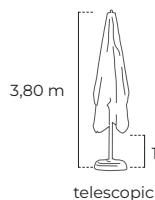

**Descuento 20% sobre toda la tarifa
(IVA incluido)
Balears, Canarias y Portugal: consultar**

name	info	structure colour	fabric	€
FORMENTERA 3,5X3,5				

8 varillas/varetas ribs/baleines (30x20mm)
1 u. caja/caixa/box/carton

ALUMINIUM

Base/Pied:
Kit Cross / Cube / Fix
Fast Click / Canto

white

OLEFIN 190 GRS

SGAO10C3500140P

724,00 €

anthracite

SGAO10C3500340P

724,00 €

white

SGAO10C3500120P

724,00 €

anthracite

SGAO10C3500320P

724,00 €

500g

name	structure colour	reference	€
RIO	WHITE 4X4	SGAP11C4000340P	2.199,00 €
RIO	ANTHRACITE 4X4	SGAP11C4000440P	2.199,00 €
FORMENTERA	WHITE 3,5X3,5	SGAP11C3500142P	1.084,00 €
FORMENTERA	ANTHRACITE 3,5X3,5	SGAP11C3500342P	1.084,00 €
FORMENTERA	WHITE 3X3	SGAP11C3000242P	819,00 €
FORMENTERA	ANTHRACITE 3X3	SGAP11C3000542P	819,00 €

**canalón
caleira
gutter
gouttières**

Canalones de unión impermeable. Protege la terraza de la lluvia uniendo dos parasols. Canalón de PVC, varillas de aluminio y cintas con velcro de ajuste.

Caleiras de união impermeável. Proteja a esplanada da chuva, unindo dois guarda-sóis. Caleiras em PVC, varelas de alumínio e tira de velcro de ajustar.

Gutter of waterproof join. Protects your terrace from the rain by joining two parasols. PVC gutters, aluminium ribs and fastener velcro tape.

Gouttières d'union imperméables. Protège la terrasse de la pluie, en assemblant deux parasols. Gouttières en PVC, baleines en aluminium et bande en velcro pour ajuster.

400X400 Ref. IGAP00C40002	165,00 €
350X350 Ref. IGAP00C35002	165,00 €
300X300 Ref. IGAP00C30002	165,00 €