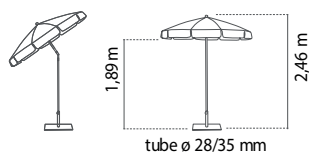

OLEFIN 190 GRS

SIAO10O2500006P

299,00 €

1 u. caja/caixa/box/carton

ALUMINIUM

Base/Pied:
Round / Mould / Flat

TENERIFE INOX 2

10 varillas/varetas
ribs/baleines (Ø6 mm) F.V.
4 u. caja/caixa/box/carton