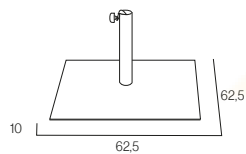

FLAT+

Formentera - Vigo - Java 300x300

34 kg - tube $\varnothing$ 57mm