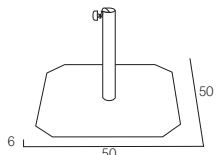

FIT

Faro - Ons 200 - Creta - Tenerife - Manila