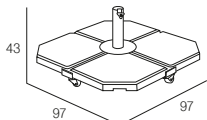

SOLUTION DYED - COLOUR FASTNESS: 7-8/8 - 100% RECYCLABLE

SLAB

Flexo

BEC047BC02
SLAB
white

BEC047NG01
SLAB
anthracite

CROSS

Rio - Formentera

BSRDBC63500
CROSS RIO + SLABX4
white