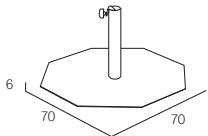

MOULD

38 kg - tube \varnothing 57mm

BER055GR00
MOULD
grey

OCT

Java 300 - Java 300x300 - Vigo

21 kg - tube \varnothing 55/70mm

BSO700BC5500 / BSO700BC7000
OCT
white

BSO700OX5500 / BSO700OX7000
OCT
rust