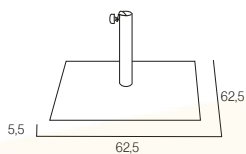

FLAT

Vigo - Java 200X200 - Java 300 - Faro - Ons 200 - Creta - Palma - Tenerife

18 kg - tube $\varnothing$ 40/45/55mm