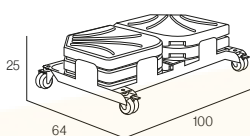

FLEXO

Flexo

BSH990BC
FLEXO+SLABX6
white