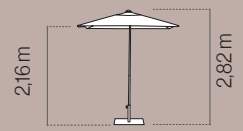

FRAME White

**SGAO10C3500140P**  
(Olefin)

**SGAP11C3500140P**  
(Polyester)

**SGAO10C3500120P**  
(Olefin)

**SGAP11C3500120P**  
(Polyester)

MEDIDAS - MEASUREMENTS - MESURES

**350x350/8-4**

**350x350/8-2**