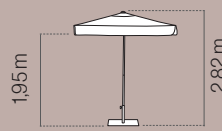

FRAME White

**SGAO10C3500140P**  
(Olefin)

**SGAP11C3500140P**  
(Polyester)

**SGAO10C3500120P**  
(Olefin)

**SGAP11C3500120P**  
(Polyester)

MEDIDAS - MEASUREMENTS - MESURES

**350x350/8-4**

**350x350/8-2**