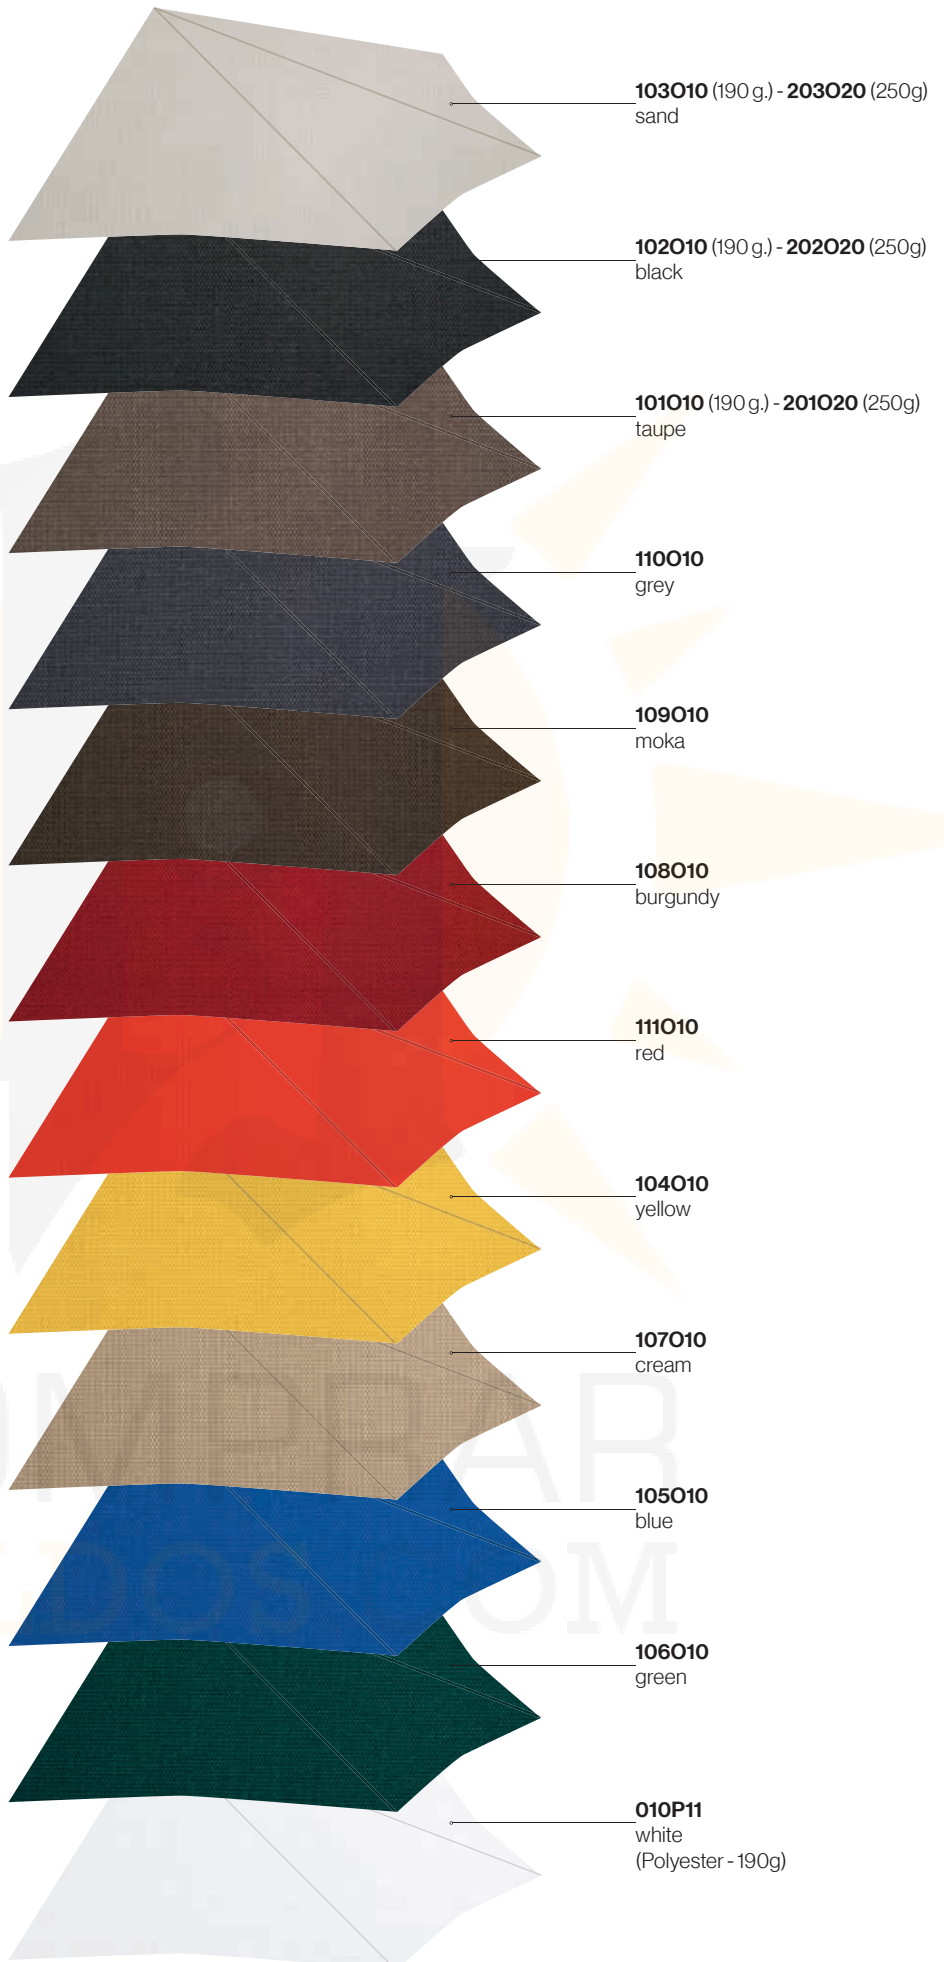

· Certificação UV standard 801 com factor de proteção upf 80, que garante a proteção da pele dos efeitos nocivos dos raios UV.

· Repelente à água - anti-manchas - 100% reciclável.

· High resistance of colours to UV radiation. The fabric is made from polypropylene fabric mass-dyed during the initial process. This provides high resistance to sunlight because the colour is set in the thread of the fabric more intensely than in other processes.

· UV standard 801 rating upf80, that guarantees skin protection against nocive effects of UV rays on the skin.

· Water repellent - stain resistance - 100% recyclable.

· Haute résistance de couleurs face à la radiation solaire. Il s'agit ici d'une toile fabriquée à partir d'un fil en polypropylène qui a été teinté en masse, depuis son processus initial. Ceci lui confère une haute résistance à la lumière solaire, étant donné que la teinte reste fixée sur le fil avec une plus grande intensité en comparaison avec d'autres processus de pigmentation.

· Certification UV standard 801 avec punctuation upf 80, qui donne garantie de la protection de la peau des effets nocifs des rayons UV.

· Repellente à l'eau - résistant aux taches - 100% recyclable.

SOLUTION DYED - COLOUR FASTNESS: 7-8/8 - 100% RECYCLABLE