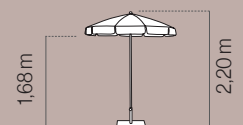

Ø 190/8-1

SPAO1002005210R
(Olefin)

SPAP1102005210R
(Polyester)