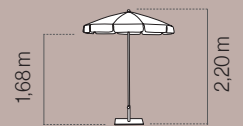

Ø 190/8-1

SPAO1002005210R
(Olefin)

SPAP1102005210R
(Polyester)