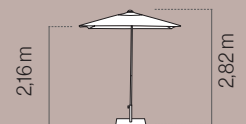

FRAME White

SGAO10C3000240P  
(Olefin)

SGAP11C3000240P  
(Polyester)

SGAO10C3000220P  
(Olefin)

SGAP11C3000220P  
(Polyester)

MEDIDAS - MEASUREMENTS - MESURES

300x300/8-4

300x300/8-2