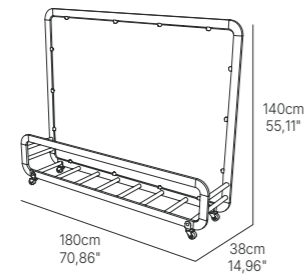

siena maxi

siena maxi

Siena Maxi Module Methacrylate

MO-MSIE05A
anthracite