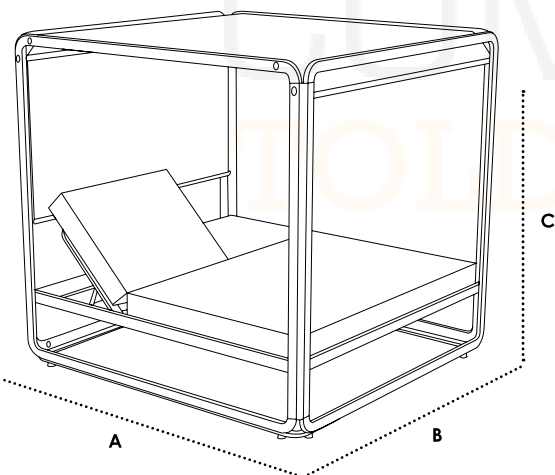

IBIZA ALTO 180

Aluminio lacado. Tornillería acero inox. Tejido Dralon. Cojín tejido Nautic. Abatible. Alumínio lacado. Parafusos aço inox. Tecido Dralon. Almofadas tecido náutico. Abatível. Lacquered aluminium. Stainless steel screws. Dralon fabric. Nautic cushions. Folding. Aluminium laqué. Visserie acier inox. Tissu Dralon. Coussins tissu nautique. Pliant.

ALTO: A 190 x **B** 206 x **C** 195 cm

WHITE

180x200 WHITE Ref. MQ-IBIA01D00180X200A

2.540,00 €

Cortinas lateral / Cortina lateral / Side Courtaains/ Rideau latéral

Cortina Daybed Alto Ref. IGAD00DAY01

75,35 €/U.

Cortina Daybed Bajo Ref. IGAD00DAY02

72,30 €/U.