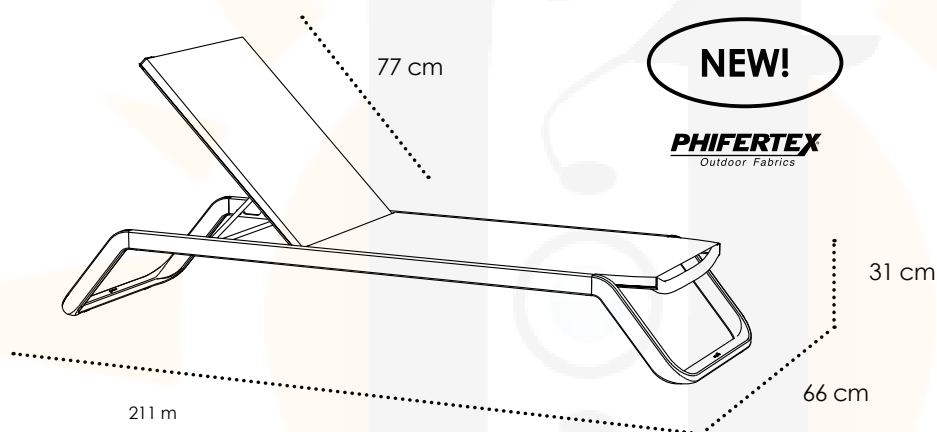

TUMBONAS - PENÍNSULA 2018

Aluminio / Alumínio / Aluminium + Polipropileno / Polypropylene / Polypropylène

VILA Tumbona apilable/ Espreguiçadeira empilhável Stackable sunlounger/ Bain de soleil empilable	MU-VLA00	275,00 €

Colores / Cores/ Colours/ Couleurs:
010T11 White / **020T11** Taupe