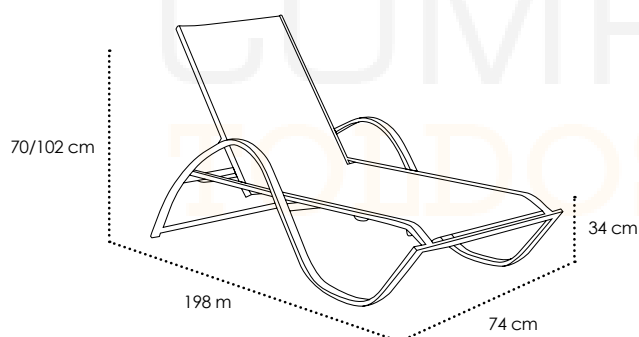

SPA Tumbona apilable/ Espreguiçadeira empilhável Stackable sunlounger/ Bain de soleil empilable	MU-SPA00	329,00 €

Colores / Cores/ Colours/ Couleurs:
020T30 Taupe - **090T30** Black