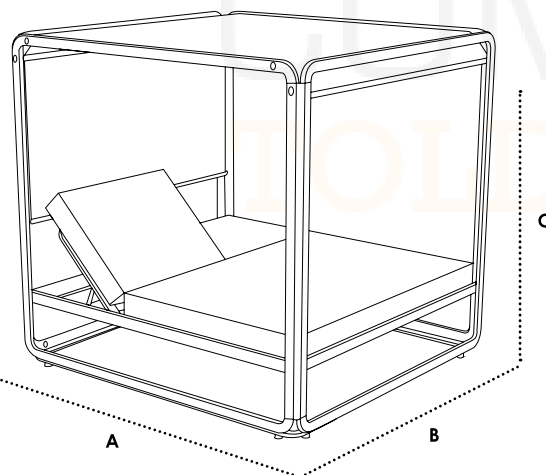

IBIZA ALTO 180

Aluminio lacado. Tornillería acero inox. Tejido Dralon. Cojín tejido Nautic. Abatible. Alumínio lacado. Parafusos aço inox. Tecido Dralon. Almofadas tecido náutico. Abatível. Lacquered aluminium. Stainless steel screws. Dralon fabric. Nautic cushions. Folding. Aluminium laqué. Visserie acier inox. Tissu Dralon. Coussins tissu nautique. Pliant.

ALTO: A 190 x **B** 206 x **C** 195 cm

WHITE

180x200 WHITE Ref. MQ-IBIA01D00180X200A

2.540,00 €

Cortinas lateral / Cortina lateral / Side Courtaains/ Rideau latéral

Cortina Daybed Alto Ref. IGAD00DAY01

75,35 €/U.

Cortina Daybed Bajo Ref. IGAD00DAY02

72,30 €/U.