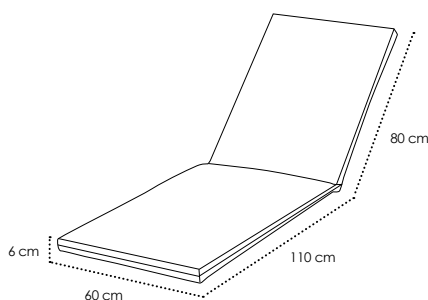

NAUTIC Cojín tumbona tejido náutico Almofada espreguiçadeira tecido nautico Nautic fabric sunlounger cushion Coussin bain de soleil tissu nautic	681 CTQP07681002C1	98,20 €

Colores / Cores/ Colours/ Couleurs:
010P07 White
4 Uds. Caja/Caixa/Box