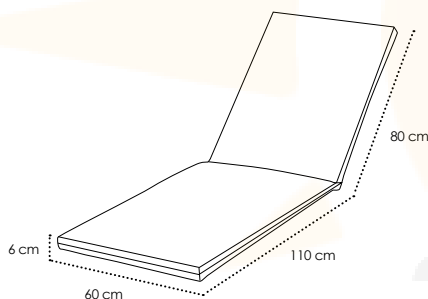

Descuento 20% (en toda la tarifa)

COJINES - PENÍNSULA 2018

Permeable/ Permeável/ Permeable/ Perméable

	Ref.	€

AQUA Cojín asiento textilene/ Almofada assento textilene Textilene seat cushion/ Coussin siège textilene	913 CAQT00913002P1	18,65 €/ud.

Colores / Cores/ Colours/ Couleurs:
T001 Beige - **T003** White
10 Uds. Caja/Caixa/Box

AQUA Cojín tumbona textilene/ Almofada espreguiçadeira textilene Textilene sunlounger cushion/ Coussin bain de soleil textilene	681 CTQT00681002P1	72,95 €

Colores / Cores/ Colours/ Couleurs:
T001 Beige - **T003** White
4 Uds. Caja/Caixa/Box

Impermeable/ Impermeável/ Impermeable/ Imperméable

NAUTIC Cojín asiento tejido náutico/ Almofada assento tecido nautico Nautic fabric seat cushion/ Coussin siège tissu nautic	913 CAQP07913002C1	22,00 €

Colores / Cores/ Colours/ Couleurs:
010P07 White
10 Uds. Caja/Caixa/Box