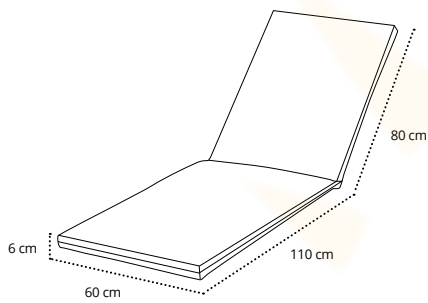

Descuento 20% (en toda la tarifa)

TEJIDO
AQUA
PERMEABLE

AQUA

Cojín tumbona textilene
Almofada espreguiçadeira textilene
Textilene sunlounger cushion
Coussin bain de soleil textilene

Colores / Cores/ Colours/ Couleurs: **001T00** Beige - **003T00** White - **020T00** Taupe
4 Uds. Caja/Caixa/Box

Permeable
Permeável
Permeable
Perméable

681
CTQT00681002P1

72,95 €