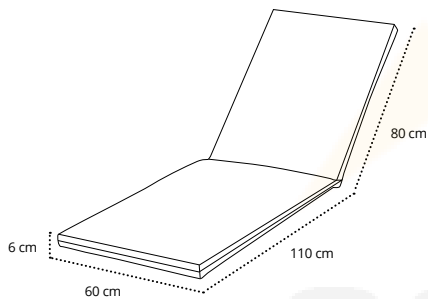

TEJIDO
NAUTIC
IMPERMEABLE

NAUTIC

Cojín tumbona tejido Nautic
Almofada espreguiçadeira tecido Nautic
Nautic fabric sunlounger cushion
Coussin bain de soleil toile Nautic

Colores / Cores/ Colours/ Couleurs: **010P07** White
4 Uds. Caja/Caixa/Box

Impermeable
Impermeável
Impermeable
Imperméable

681
CTQP07681002C1

98,20 €

COMPRAR
TOLDOS.COM