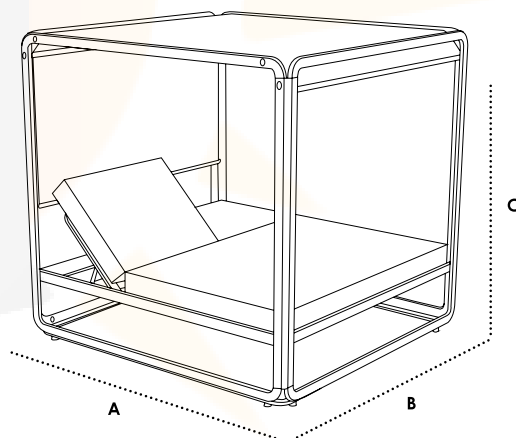

IBIZA 140

Aluminio lacado. Tornillería acero inox. Tejido Dralon. Cojín tejido Nautic. Abatible.
Alumínio lacado. Parafusos aço inox. Tecido Dralon. Almofadas tecido Nautic. Reclinável.
Lacquered aluminium. Stainless steel screws. Dralon fabric. Nautic cushions. Folding.
Aluminium laqué. Visserie acier inox. Toile Dralon. Coussins toile Nautic blanc. Pliant.

WHITE: A 146 x B 206 x C 143 cm
140x200 Ref. MQ-IBI01D00140X200A

1.952,00 €