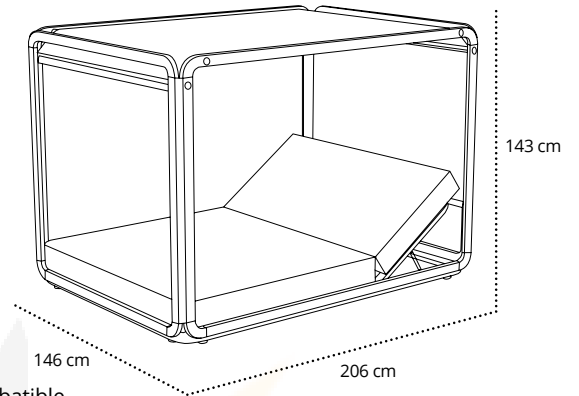

DAYBEDS

IBIZA 140

Aluminio lacado. Tornillería acero inox. Tejido Dralon. Cojín tejido Nautic. Abatible.
Alumínio lacado. Parafusos aço inox. Tecido Dralon. Almofadas tecido Nautic. Reclinável.
Lacquered aluminium. Stainless steel screws. Dralon fabric. Nautic cushions. Folding.
Aluminium laqué. Visserie acier inox. Toile Dralon. Coussins toile Nautic blanc. Pliant.

WHITE:

- **140x200** Ref. MQ-IBI01D00140X200BC 844 white
- **140x200** Ref. MQ-IBI01D00140X200BC 817 sand
- **140x200** Ref. MQ-IBI01D00140X200BC 807 taupe

TAUPE:

- **140x200** Ref. MQ-IBI01D00140X200TP 844 white
- **140x200** Ref. MQ-IBI01D00140X200TP 817 sand
- **140x200** Ref. MQ-IBI01D00140X200TP 807 taupe

1.952,00 €

1.952,00 €

IBIZA XL 180

Aluminio lacado. Tornillería acero inox. Tejido Dralon. Cojín tejido Nautic. Abatible.
Alumínio lacado. Parafusos aço inox. Tecido Dralon. Almofadas tecido Nautic. Reclinável.
Lacquered aluminium. Stainless steel screws. Dralon fabric. Nautic cushions. Folding.
Aluminium laqué. Visserie acier inox. Toile Dralon. Coussins toile Nautic blanc. Pliant.

WHITE: A 190 x B 206 x C 195 cm

- **180x200** Ref. MQ-IBIA01D00180X200BC 844 white
- **180x200** Ref. MQ-IBIA01D00180X200BC 817 sand
- **180x200** Ref. MQ-IBIA01D00180X200BC 807 taupe

TAUPE: A 190 x B 206 x C 195 cm

- **180x200** Ref. MQ-IBIA01D00180X200TP 844 white
- **180x200** Ref. MQ-IBIA01D00180X200TP 817 sand
- **180x200** Ref. MQ-IBIA01D00180X200TP 807 taupe

2.540,00 €

2.540,00 €

Cortinas laterales / Cortinas laterais
Side curtains / Rideaux latéraux

Daybed XL Ref. IGAD00DAY01 | **75,35 €**/u.

Daybed 140 Ref. IGAD00DAY02 | **72,30 €**/u.

Colores tejido / Cores tecido
Fabric colours / Couleurs toile
Dralon:

844 WHITE

817 SAND

807 TAUPE