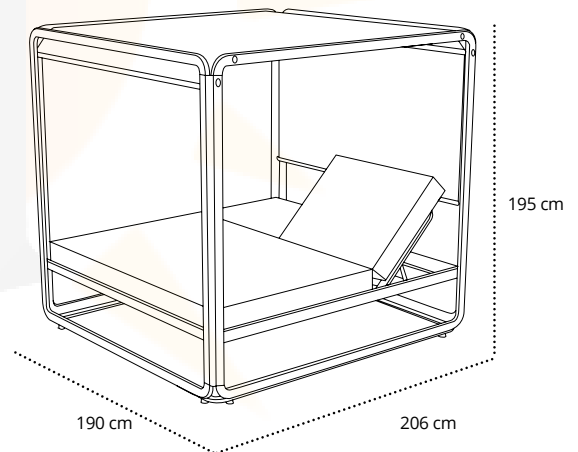

TAUPE:

- **140x200** Ref. MQ-IBI01D00140X200TP 844 white
- **140x200** Ref. MQ-IBI01D00140X200TP 817 sand
- **140x200** Ref. MQ-IBI01D00140X200TP 807 taupe

1.952,00 €

1.952,00 €