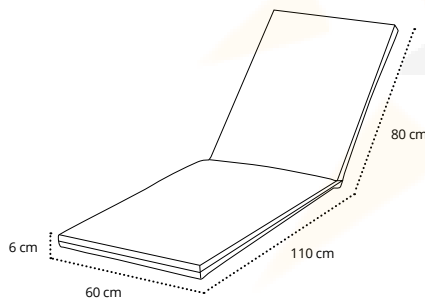

AQUA

Cojín tumbona textilene
Almofada espreguiçadeira textilene
Textilene sunlounger cushion
Cousin bain de soleil textilene

681
CTQT00681002P1

72,95 €

Colores / Cores/ Colours/ Couleurs: **001T00** Beige - **003T00** White - **020T00** Taupe
4 Uds. Caja/Caixa/Box/Carton