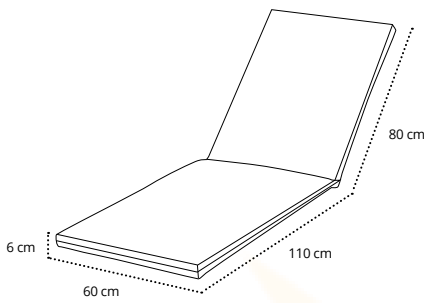

WHITE: A 190 x B 206 x C 195 cm

- 180x200** Ref. MQ-IBIA01D00180X200BC 844 white
- 180x200** Ref. MQ-IBIA01D00180X200BC 817 sand
- 180x200** Ref. MQ-IBIA01D00180X200BC 807 taupe

TAUPE: A 190 x B 206 x C 195 cm

Daybed XL Ref. IGAD00DAY01 | **75,35 €**/u.

Daybed 140 Ref. IGAD00DAY02 | **72,30 €**/u.

Colores tejido / Cores tecido
 Fabric colours / Couleurs toile
Dralon:

844 WHITE

817 SAND

807 TAUPE

Permeable
Permeável
Permeable
Perméable