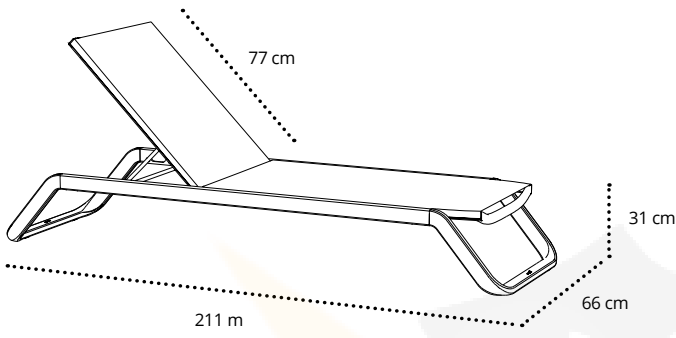

Aluminio + Polipropileno
Alumínio + Polipropileno
Aluminium + Polypropylene
Aluminium + Polypropylène

VILA

Tumbona apilable/ Espreguiçadeira empilhável
Stackable sunlounger/ Bain de soleil empilable

MU-VLA00 267,00 €

MU-VLA01 328,00 €

Colores / Cores/ Colours/ Couleurs:
010T11 White / 020T11 Taupe / 091T11 Anthracite