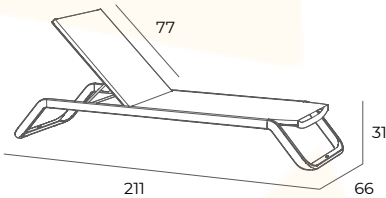

name info structure Phifertex® reference €

VILA

PHIFERTEX
Outdoor Fabrics

white	white
taupe	taupe
anthracite	anthracite
taupe	tweed olivo

MU-VLA00-010T11	
MU-VLA00-020T11	390 €
MU-VLA00-091T11	
MU-VLA00-066T11