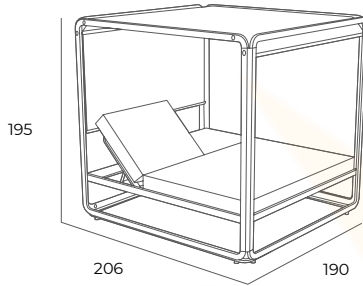

name	info	structure colour	canopy colour	reference	€

IBIZA XL 180X200

white	white
white	taupe
taupe	taupe

MQ-IBI01D00180X200BC-844

MQ-IBI01D00180X200BC-807

MQ-IBI01D00180X200TP-807

3.595 €

Cortinas laterales / Cortinas laterais / Side curtains / Rideaux latéraux:

Daybed IBIZA XL	IGAD00DAY01	123 €/U.
Daybed IBIZA	IGAD00DAY02	118 €/U.

Colores tejido / Cores tecido / Fabric colours / Couleurs toile:

Dralon: 844 WHITE / 807 TAUPE

AQUA / NAUTIC

ES: Guardar seco. No mantener a la intemperie en condiciones meteorológicas adversas.
PT: Guardar seco. Evitar exposição sob intempérie, em condições meteorológicas adversas.
EN: Store dry. Do not keep under adverse weather conditions.
FR: Garder sec. Éviter toute exposition sous intempérie, ou conditions météorologiques adverses.

TOLDOS.COM