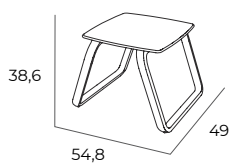

white	white
taupe	taupe
anthracite	anthracite
taupe	tweed olivo

MU-VLA01-010T11	
MU-VLA01-020T11	440 €
MU-VLA01-091T11	
MU-VLA01-066T11	

**name info structure Compact reference €**

**VILA TABLE**

**COMPACT**