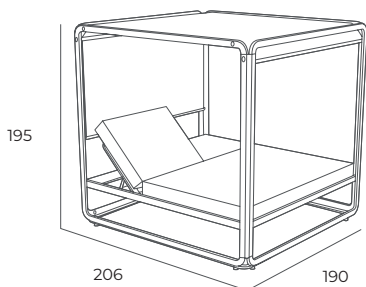

IBIZA XL 180X200

white

white

MQ-IBI01D00180X200BC-844D00

white

taupe

MQ-IBI01D00180X200BC-807D00

3964,00 €