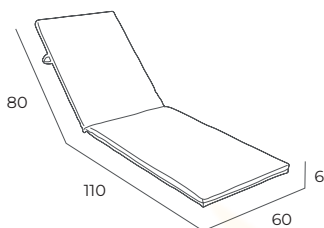

**Descuento 20% sobre toda la tarifa
(IVA incluido)
Balears, Canarias y Portugal: consultar**

name	info	colour	reference	€

AQUA

4 u.
Caja/Caixa/Box/Carton

white

CTQT00681001P1-003T00

taupe

CTQT00681001P1-020T00

144,00 €

beige

CTQT00681001P1-001T00

name	info	colour	reference	€