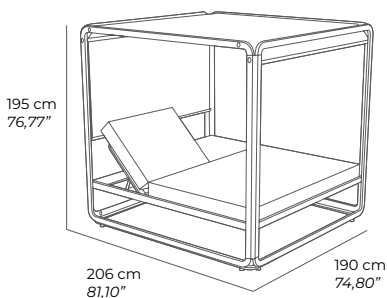

IBIZA XL 180X200

white	Linen sand
taupe	Linen sand

MQ-IBID70H1800BC-303D70
MQ-IBID70H1800TP-303D70

4.150,00 €

No utilizar productos abrasivos/Não utilizar produtos abrasivos /Do not use abrasive products /Ne pas utiliser de produit abrasif