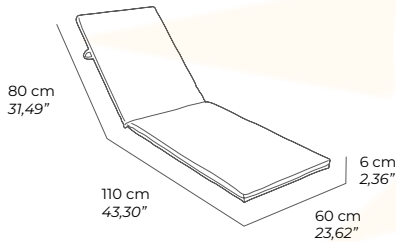

NAUTIC

4 u.
Caja/Caixa/Box/Carton

white
taupe

CTEP07681001P1-010P07
CTEP07681001P1-020P07

184,00 €

name	info	colour	reference	€