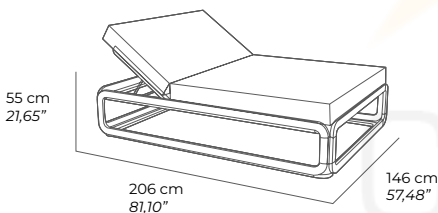

NANA

white
taupe

MQ-NANH1400BC
MQ-NANH1400TP

2.495,00 €

name	info	structure colour	todo/canopy colour	reference	€