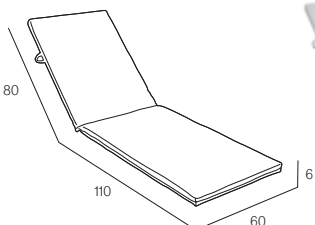

AQUA - NAUTIC

681
003T00 white
(AQUA)