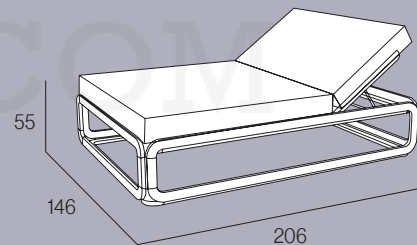

O10P07
white

INFORMACION - INFORMAÇÃO - INFORMATION

MEDIDAS - MEASUREMENTS - MESURES

DAYBED

IBIZA

ALTO: A 190 x B 206 x C 195 cm
180 x 200 Ref. MQ-IBIA01D00180X200A

IBIZA

BAJO: A 146 x B 206 x C 143 cm
140 x 200 Ref. MQ-IBI01D00140X200A

COLORES - CORES - COLOURS - COULEURS

MQ-NAN00140X200B
white

COJINES - ALMOFADAS - CUSHIONS - COUSSINS

O10P07
white

INFORMACION - INFORMAÇÃO - INFORMATION

MQ-NAN00140X200B

MEDIDAS - MEASUREMENTS - MESURES

IBIZA DAYBED