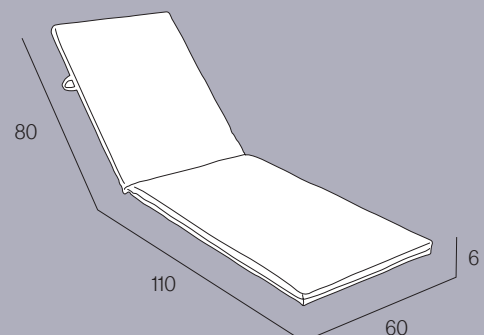

O10P07
white

INFORMACION - INFORMAÇÃO - INFORMATION

MEDIDAS - MEASUREMENTS - MESURES

DAYBED

IBIZA

ALTO: A 190 x B 206 x C 195 cm
180 x 200 Ref. MQ-IBIA01D00180X200A

IBIZA

BAJO: A 146 x B 206 x C 143 cm
140 x 200 Ref. MQ-IBI01D00140X200A