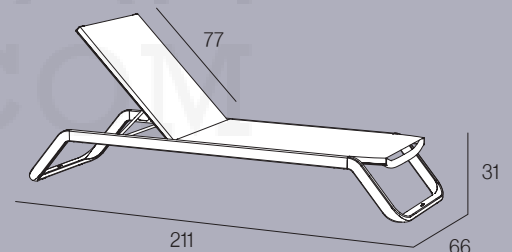

INFORMACION - INFORMAÇÃO - INFORMATION

MU-VLA00

MEDIDAS - MEASUREMENTS - MESURES

VILA - Registered design No. 4410330

TEJIDO - TECIDO - FABRIC - TISSU
Fácil mantenimiento, antibacteriano, resistente a la humedad.
Fácil manutenção, antibacteriano, resistente à humidade.
Easy maintenance, antibacterial, moisture resistant.
Facile entretien, antibactérien, résistant à l'humidité.

PHIFERTEX
Outdoor Fabrics