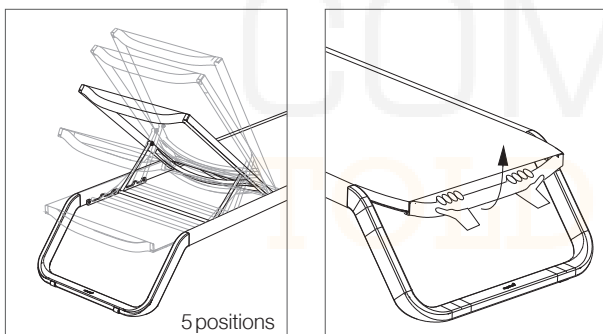

VILA - Registered design No. 4410330