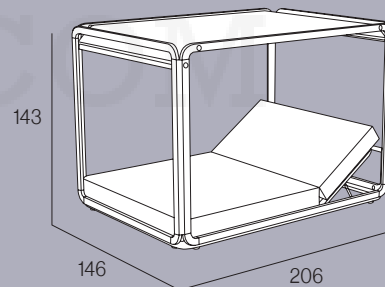

MEDIDAS - MEASUREMENTS - MESURES