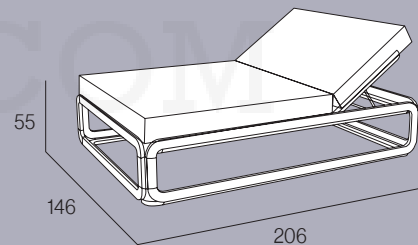

O10P07
white

INFORMACION - INFORMAÇÃO - INFORMATION

MEDIDAS - MEASUREMENTS - MESURES

DAYBED

IBIZA

ALTO: A 190 x B 206 x C 195 cm
180 x 200 Ref. MQ-IBIA01D00180X200A

IBIZA

BAJO: A 146 x B 206 x C 143 cm
140 x 200 Ref. MQ-IBI01D00140X200A

COLORES - CORES - COLOURS - COULEURS

MQ-NAN00140X200B
white

COJINES - ALMOFADAS - CUSHIONS - COUSSINS

O10P07
white

INFORMACION - INFORMAÇÃO - INFORMATION

MQ-NAN00140X200B

MEDIDAS - MEASUREMENTS - MESURES

IBIZA DAYBED