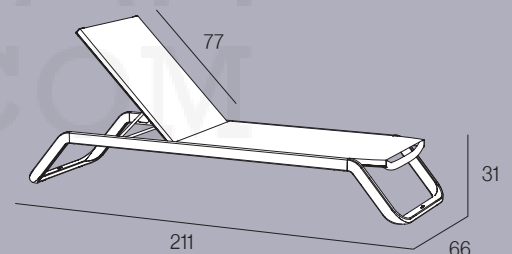

INFORMACION - INFORMAÇÃO - INFORMATION

MU-VLA00

MEDIDAS - MEASUREMENTS - MESURES

TEJIDO - TECIDO - FABRIC - TISSU

Fácil mantenimiento, antibacteriano, resistente a la humedad.
Fácil manutenção, antibacteriano, resistente à humidade.
Easy maintenance, antibacterial, moisture resistant.
Facile entretien, antibactérien, résistant à l'humidité.

PHIFERTEX
Outdoor Fabrics