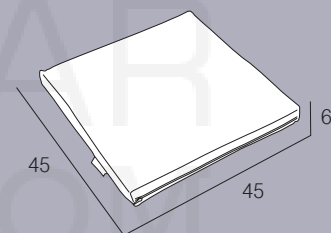

O10P07
white

INFORMACION - INFORMAÇÃO - INFORMATION

MEDIDAS - MEASUREMENTS - MESURES

DAYBED

IBIZA

ALTO: A 190 x B 206 x C 195 cm
180 x 200 Ref. MQ-IBIA01D00180X200A

IBIZA

BAJO: A 146 x B 206 x C 143 cm
140 x 200 Ref. MQ-IBI01D00140X200A