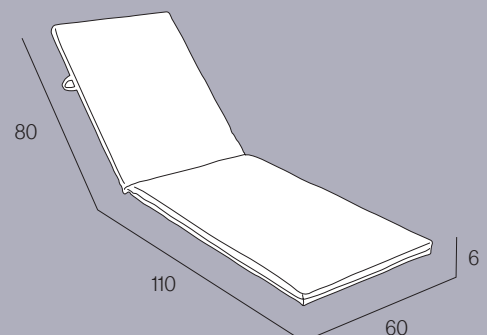

O10P07
white

INFORMACION - INFORMAÇÃO - INFORMATION

MEDIDAS - MEASUREMENTS - MESURES

DAYBED

IBIZA

ALTO: A 190 x B 206 x C 195 cm
180 x 200 Ref. MQ-IBIA01D00180X200A

IBIZA

BAJO: A 146 x B 206 x C 143 cm
140 x 200 Ref. MQ-IBI01D00140X200A